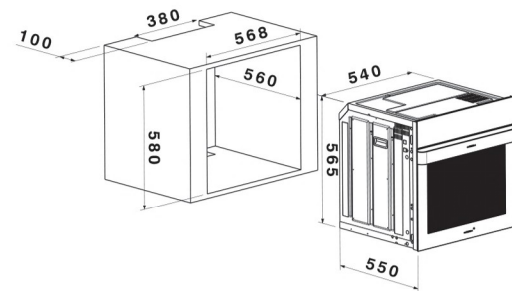

RO-606 Series

- -90 Liter Stove
- -2 level telescopic shelf rails
- -Combi-steam oven with 20 cooking programs
- -2 Programs Saving
- -Child Lock
- -1000 rpm Convection Fan
- -Defrosting System
- -Adjustable Cooking Time And delay Cooking
- -1600 rpm Cooling System
- -4 High Efficiency Heat Element
- -Clock Display
- -Maximum Window Temperature 40° C
- -Chicken Roasting System
- -3 Shells Easy Setup Door
- -2 EK2 Glazed Dishes
- -Easy Clean
- -Low E Securite Glass
- -3 Level Stalk Cooking Shelf
- -Meat Probe
- -Automatic Switch Off

-محفظه ۹۰ لیتری
-دارای ۲ عدد ریل تلسکوپی
-قابلیت عملکرد ۲۰ برنامه
-قابلیت ذخیره هر ۲۰ برنامه پخت
-مجهز به قفل کودک
-دارای فن کانوکشن ۱۰۰۰rpm
-مجهز به سیستم یخ زدایی
-قابلیت تنظیم زمان پخت و فرمان پخت
تأخیری
-دارای سیستم خنک کننده ی خودکار با
موتور ۱۶۰۰rpm
-مجهز به ۴ المنت حرارتی با توان بالا
-نمایشگر ساعت
-دارای سیستم حرکت هوا در جداره های
درپ فر جهت ماندن شیشه فر
-دارای موتور جوجه گردان
-درپ آسان بازشو ۳ جداره
-دارای ۲ عدد سینی دو طرف لعاب
پوشش لعابی آسان تمیزشو Easy Clean
-شیشه سکوریت مقاوم به حرارت
-دارای شلف استیک پز
-دارای سنسور پروب گوشت Meat Probe
-مجهز به سیستم ایمنی قطع کننده
خودکار