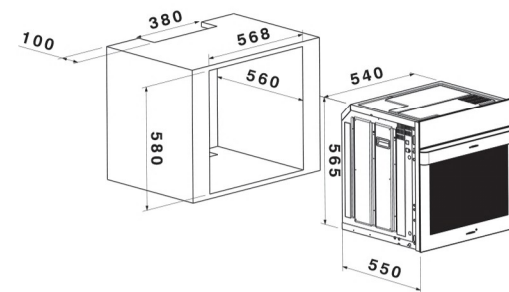

CLASSIC SET

RO-609 Series

- -72 Liter Stove
- -2 level telescopic shelf rails
- -Combi-steam oven with 8 cooking programs
- -1000 rpm Convection Fan
- -Defrosting System
- -1600 rpm Cooling fan
- -4 High Efficiency Heat Element
- -Digital Timer
- -Maximum Window Temperature 40° C
- -Chicken Roasting System
- -4 Shells Easy Setup Door
- -EK2 Glazed Dishes
- -Easy Clean
- -Low E Securite Glass
- -3 Level Staik Cooking Shelf

- -محفظه ۷۲ لیتری
- -دارای ۲ عدد ریل تلسکوپی
- -قابلیت عملکرد ۸ برنامه
- -دارای فن کانوکشن ۱۰۰۰ rpm
- -مجهز به سیستم بخ زدایی
- -سیستم خنک کننده ی خودکار با موتور ۱۶۰۰ rpm
- -مجهز به ۴ المنت حرارتی با توان بالا
- -تایمر دیجیتال
- -دارای سیستم حرکت هوا در جداره های
- -درپ فر جهت خنک ماندن شیشه فر
- -دارای موتور جوجه گردان
- -درپ آسان بازشو ۴ جداره
- -دارای ۱ عدد سینی دو طرف لعاب
- -پوشش لعابی آسان تمیزشو Easy Clean
- -شیشه سکوریت مقاوم به حرارت
- -دارای شلف استیک پز

Electrical Oven
Analog Panel
Digital Timer

فر برقی
پنل مکانیکی
تایمر دیجیتال

RO-611TFT Series

- -90 Liter Stove
- -2 level telescopic shelf rails
- -Combi-steam oven with 35 cooking programs (16 mode, 13 by default, 6 Customs)
- -Child Lock(Automatic/Manual)
- -1000 rpm Convection Fan
- -Defrosting System
- -Adjustable Cooking Time And delay Cooking
- -1600 rpm Cooling fan
- -4 High Efficiency Heat Element
- -TFT Display
- -Maximum Window Temperature 40° C
- -Chicken Roasting System
- -4 Shells Easy Setup Door
- -2 EK2 Glazed Dishes
- -Self Clean System
- -Low E Securite Glass
- -3 Level Staik Cooking Shelf
- -Meat Probe
- -Automatic Switch Off
- -Adjustable Display Brightness
- -Adjustable Icon Voice
- -Celsius/Fahrenheit
- -Adjustable Language
- -Time Setup 12/24
- -Fast Heat System