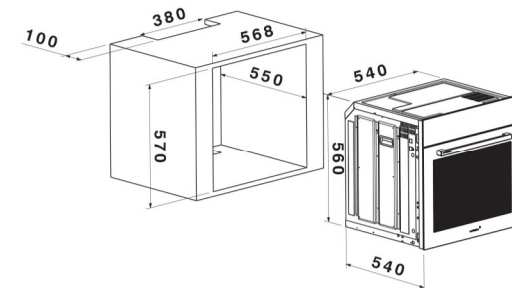

RO-605 Series

- -72 Liter Stove
- -2 level telescopic shelf rails
- -9 cooking modes
- -Child Lock
- -1000 rpm Convection Fan
- -Defrosting System
- -1600 rpm Cooling fan
- -4 High Efficiency Heat Element
- -Clock Display
- -Maximum Window Temperature 40° C
- -Chicken Roasting System
- -4 Shells Easy Setup Door
- -EK2 Glazed Dishes
- -Easy Clean
- -Low E Securite Glass
- -3 Level Stalk Cooking Shelf
- -Automatic Switch Off

-محفظه ۷۲ لیتری
-دارای ۲ عدد ریل تلسکوپی
-دارای ۹ Mode پخت
-مجهز به قفل کودک
-دارای فن کانوکشن ۱۰۰۰rpm
-مجهز به سیستم یخ زدایی
-دارای سیستم خنک کننده ی خودکار با
موتور ۱۶۰۰rpm
-مجهز به ۴ المنت حرارتی با توان بالا
-نمایشگر ساعت
-دارای سیستم حرکت هوا در جداره های
درپ فر جهت ماندن شیشه فر
-دارای موتور جوجه گردان
-درپ آسان بازشو ۴ جداره
-دارای ۱ عدد سینی دو طرف لعاب
پوشش لعابی آسان تمیزشو Easy Clean
-شیشه سکوریت مقاوم به حرارت
-دارای شلف استیک پز
-مجهز به سیستم ایمنی قطع کننده
خودکار